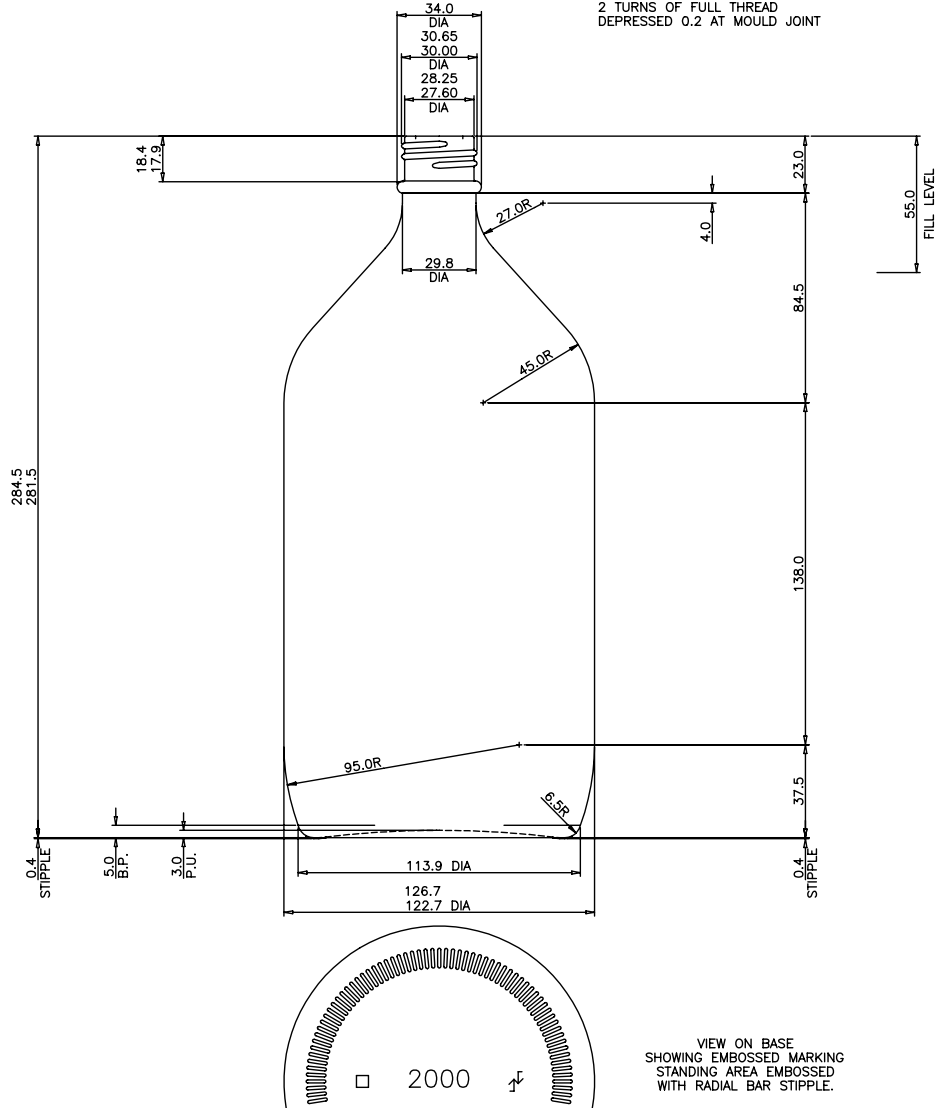

18

24

HS FRENCH FLINT

THE GLASS CONTAINER SPECIALISTS

NECK DATA
 USE OF 326B SPECIFICATION
 2 TURNS OF FULL THREAD
 DEPRESSED 0.2 AT MOULD JOINT

2L AMBER WINCHESTER GLASS BOTTLE

Product code	AW2000
Finish	31/R6
Capacity	2000ml
Brim-full capacity	2159ml